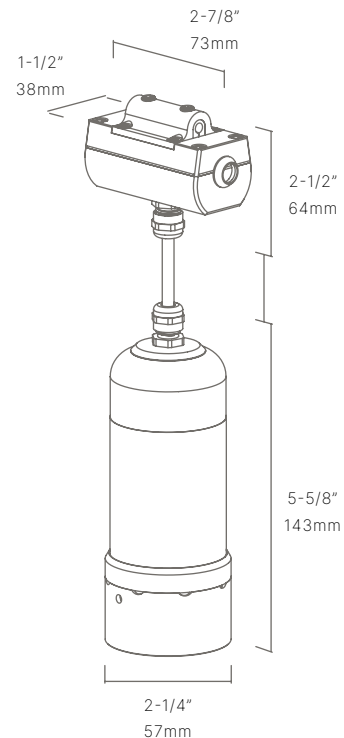

AVAILABLE FINISHES:

FIXTURE DIMENSIONS	L5-5/8" x D2-1/4"
LIGHT SOURCE	MR16 Base
VOLTAGE	12V
DIMMABLE	Yes, Dim to <10% via Transformer
DRIVER	Yes, 12V Integral Constant Current
TRANSFORMER	12V AC/DC (Supplied by others)
MOUNT	Included Safety Cable
FINISH	Included Natural
MATERIAL	Brass & Copper
LOCATION	Exterior Wet
CERTIFICATIONS	UL, IP66, IP67
HOW TO SPECIFY	Call 760.931.2910

*For complete warranty terms, please visit: www.auroralight.com/warranty/